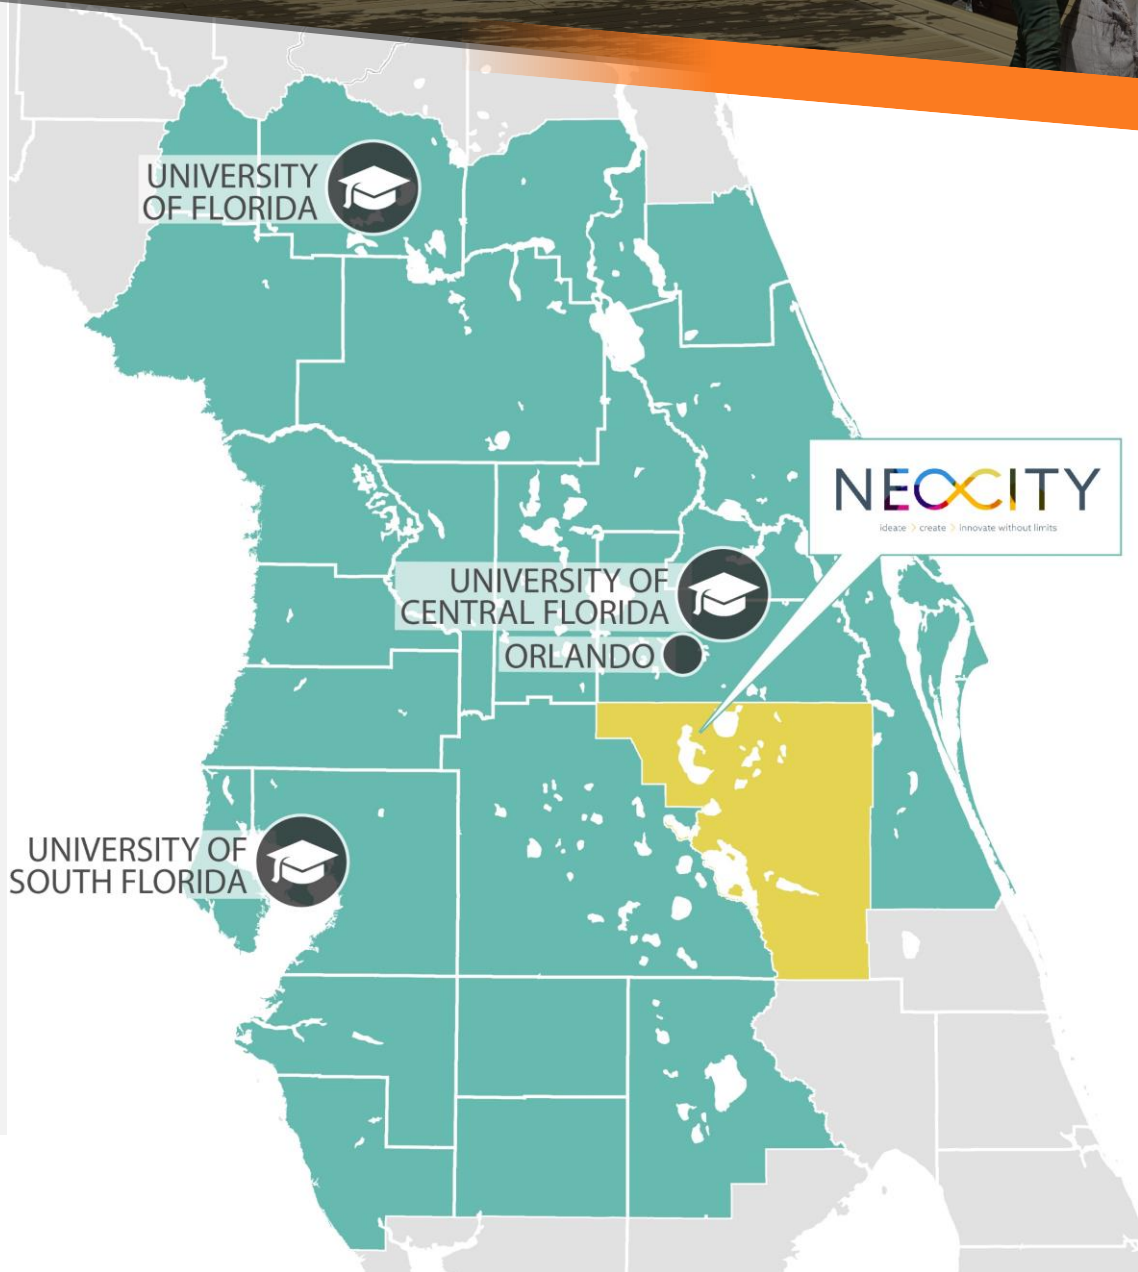

What is Neocity?

500 acres of master-planned campus that will serve as a global center of advanced research

NeoCity is technology district in Osceola County, Florida, inspired by an ethos of collaboration and designed to transform the way we ideate, create, and innovate. Here, burgeoning concepts will gestate into mature technologies, from smart sensors and photonics to software applications and process improvements in science and engineering.

500

AVAILABLE ACRES
(NeoCity, Osceola County, FL)

Strategically positioned for manufacturing development (university + industry collaboration)

Connected to world-class institutions, amenities + infrastructure

Home to one of the world's most advanced sensors research + development lab/fab facility

100,000 square feet of Class A office space

Pad ready sites available

neocityfl.com